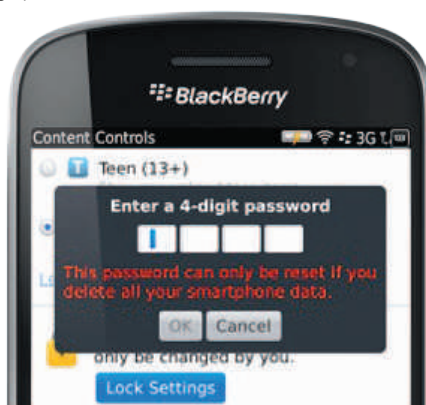

Each item in the BlackBerry® App World™ storefront is assigned a rating based on the audience that it is intended for.

You can filter what content you see in BlackBerry® App World™ and lock your settings using a four-digit password. Please refer to the boxout on the next page for the Content Ratings descriptions.

Step 1

Set Content Ratings controls

- On the home screen or in a folder, click the App World™ icon.
- Click 'My Account', then 'Content Controls'.
- Choose the type of content you want to see.

Step 2

Lock the settings

- Click 'Lock Settings'.
- Enter your four-digit password. Click 'OK'.
- Press the Menu key, then click 'Save'.

Step 3

Change any of the settings

- Click 'My Account', then 'Content Controls'. Then select 'Unlock'.
- Type your four-digit password. Click 'OK'.
- Then follow the process previously outlined in Steps 1c, 2a, 2b and 2c.

Descriptions of Content Ratings

Applications (Apps) distributed through BlackBerry® App World™ will be rated using the following criteria:

General is intended for all audiences and will include:

- No violence
- No sexual content, situations and/or themes
- No profanity and/or crude humour
- No drug and/or alcohol reference
- No simulated gambling
- No user-generated content
- No social networking integration